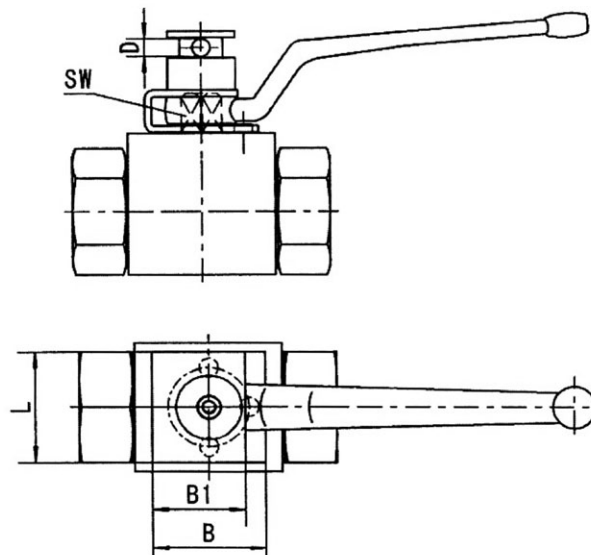

### How To Order

BKH - G1/2 - 1112  
(1)

DS9  
(2)

(1) Ball valve model:

BKH = 2 way ball valve

BK3 / BK3-M = 3 way ball valve

(2) Locking device size:

DS9 = DN04 - DN13

DS14 = DN20 - DN25

### Dimensions

Model	DN	SW	D	L	B1	B
DS9	4 - 13	9	6	32	28	34
DS14	20 - 25	14	8	50	41	50
DS17	32 - 50	17	8	58	46	55