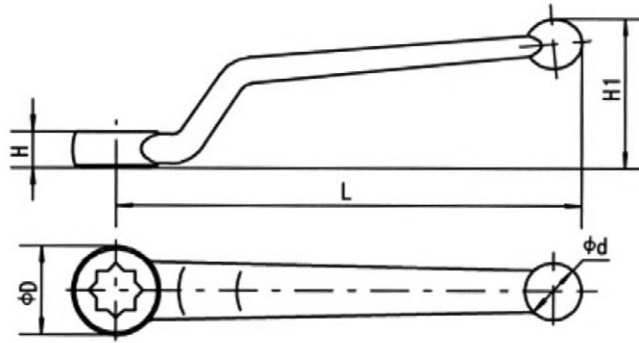

HANDLE

Zinc alloy pressure crank handle

Model	SW	L	H	H1	D	d	Hexbolt
HANDLE-9L	9	120	8,5	36	5	15	M5x8

Steel pressure straight handle

Model	SW	L	H	D	d	Hexbolt
HANDLE-14	14	200	13	32	24	M6x25
HANDLE-17	17	260	15	36	26	M6x30