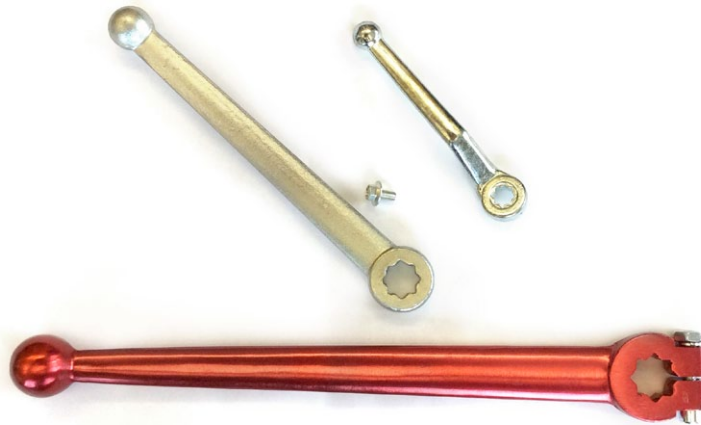

HANDLE

Zinc alloy pressure crank handle

Model	SW	L	H	H1	D	d	Hexbolt
HANDLE-9L	9	120	8,5	36	5	15	M5x8

Steel pressure straight handle

Model	SW	L	H	D	d	Hexbolt
HANDLE-14	14	200	13	32	24	M6x25
HANDLE-17	17	260	15	36	26	M6x30