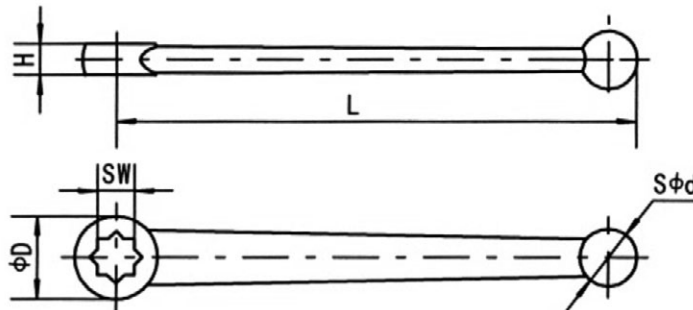

HANDLE

Zinc alloy pressure crank handle

Model	SW	L	H	H1	D	d	Hexbolt
HANDLE-9L	9	120	8,5	36	5	15	M5x8

Steel pressure straight handle

Model	SW	L	H	D	d	Hexbolt
HANDLE-14	14	200	13	32	24	M6x25
HANDLE-17	17	260	15	36	26	M6x30